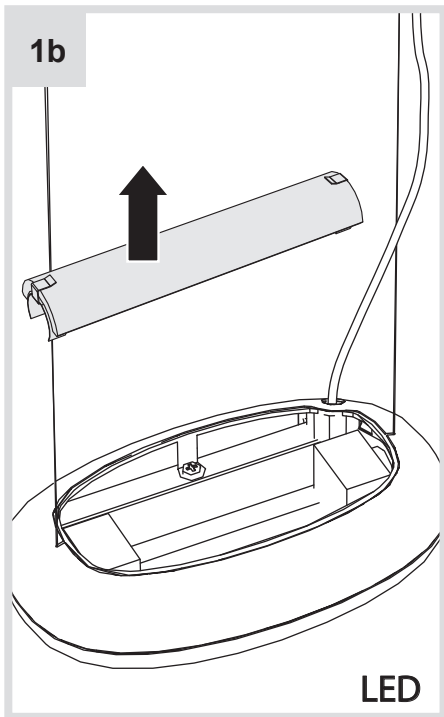

31

i

Halo
max 10mm

LED
max 22mm

MAX 160W - R7s

Halo: HDG - 3100 lm

LED: DRDG - 1200 lm

Artemide®