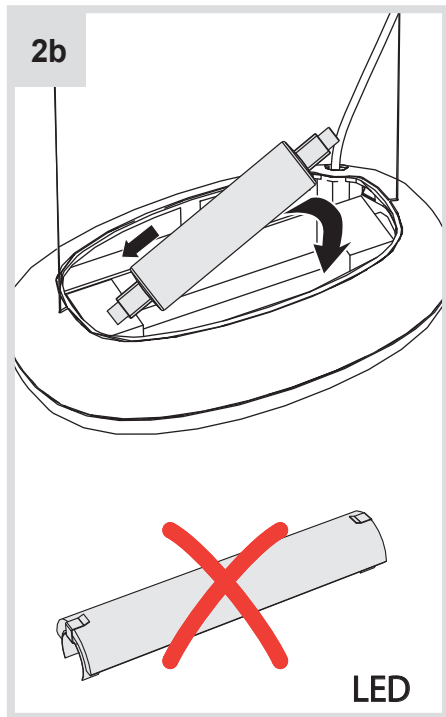

31

i

Halo
max 10mm

LED
max 22mm

MAX 160W - R7s

Halo: HDG - 3100 lm

LED: DRDG - 1200 lm

Artemide®