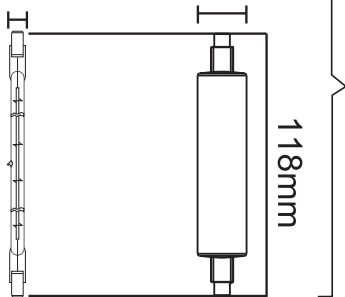

31

i

Halo
max 10mm

LED
max 22mm

MAX 160W - R7s

Halo: HDG - 3100 lm

LED: DRDG - 1200 lm

Artemide®